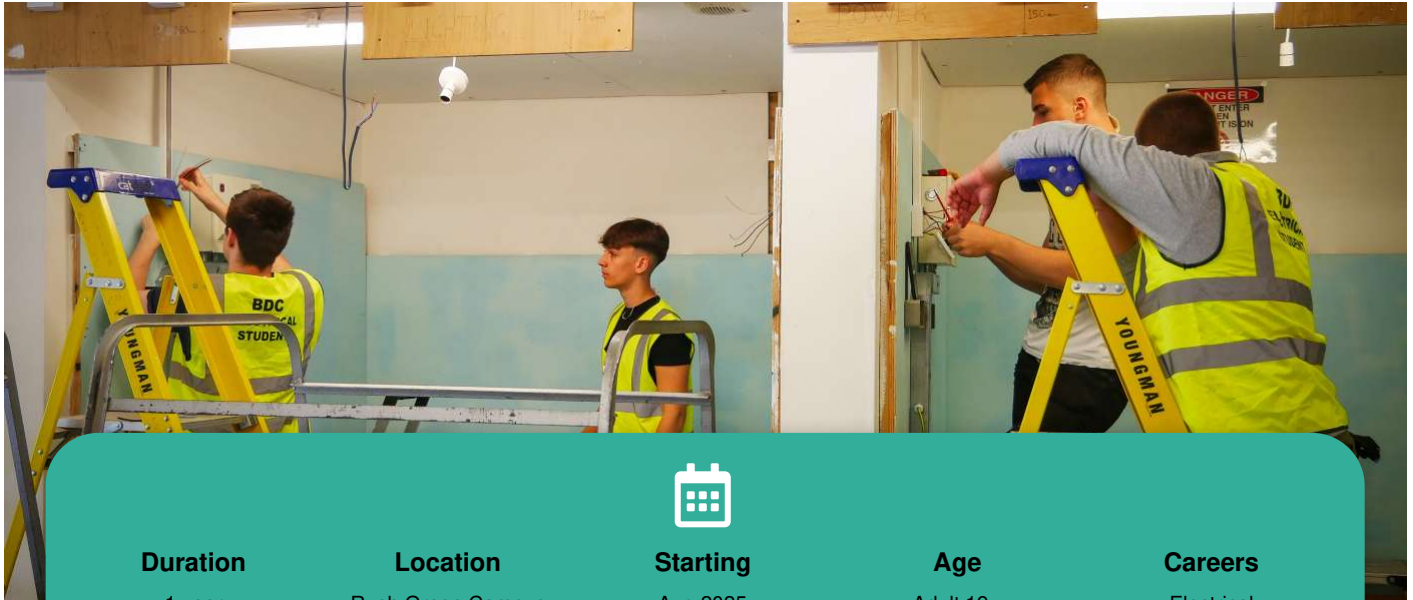

Level 3

Electrical Installations (2365) Fast Track

City & Guilds Diploma

Duration

1 year
21 weeks

Location

Rush Green Campus

Starting