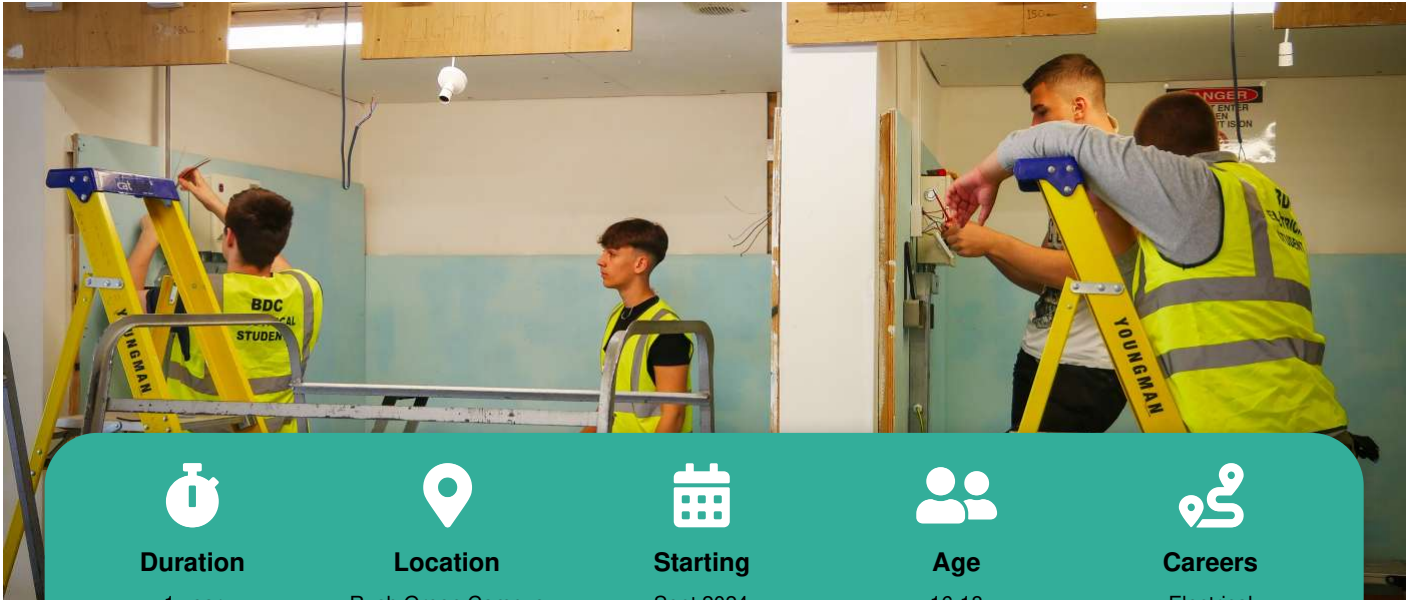

Level 1

Electrical Installation (7202)

City & Guilds Diploma

Course fees per year

AGE 16-18

FREE

Contact us to discuss what Financial support is available.

Overview

Begin your journey towards a career as an electrician. This course provides a broad foundation for further study, and has been developed directly in response to industry requirements.

As well as learning theory, you'll develop practical skills in our state-of-the-art workshops.